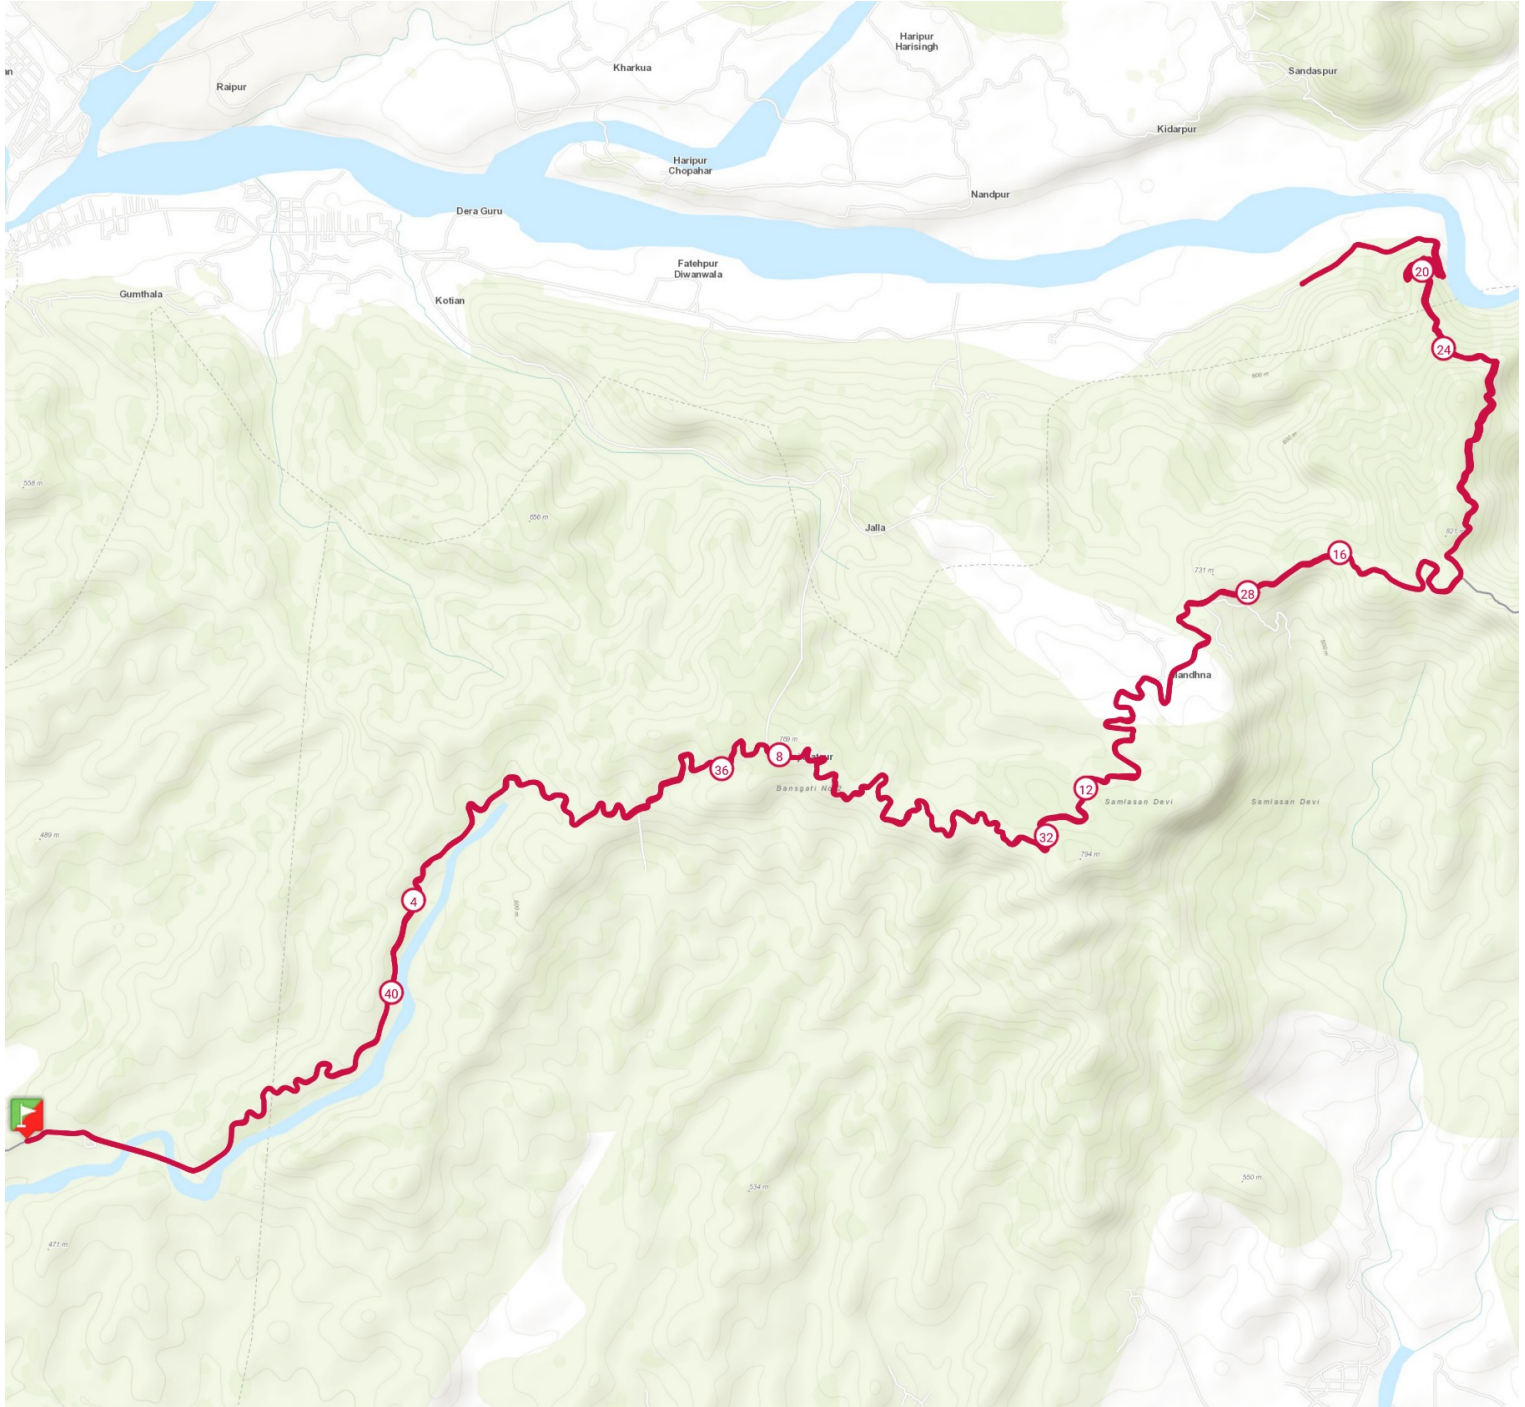

Get this track on your mobile with the app TrailConnect. To read more : <http://trailconnect.run>

<https://tracedetail.com>

> 10% > 20% > 30%